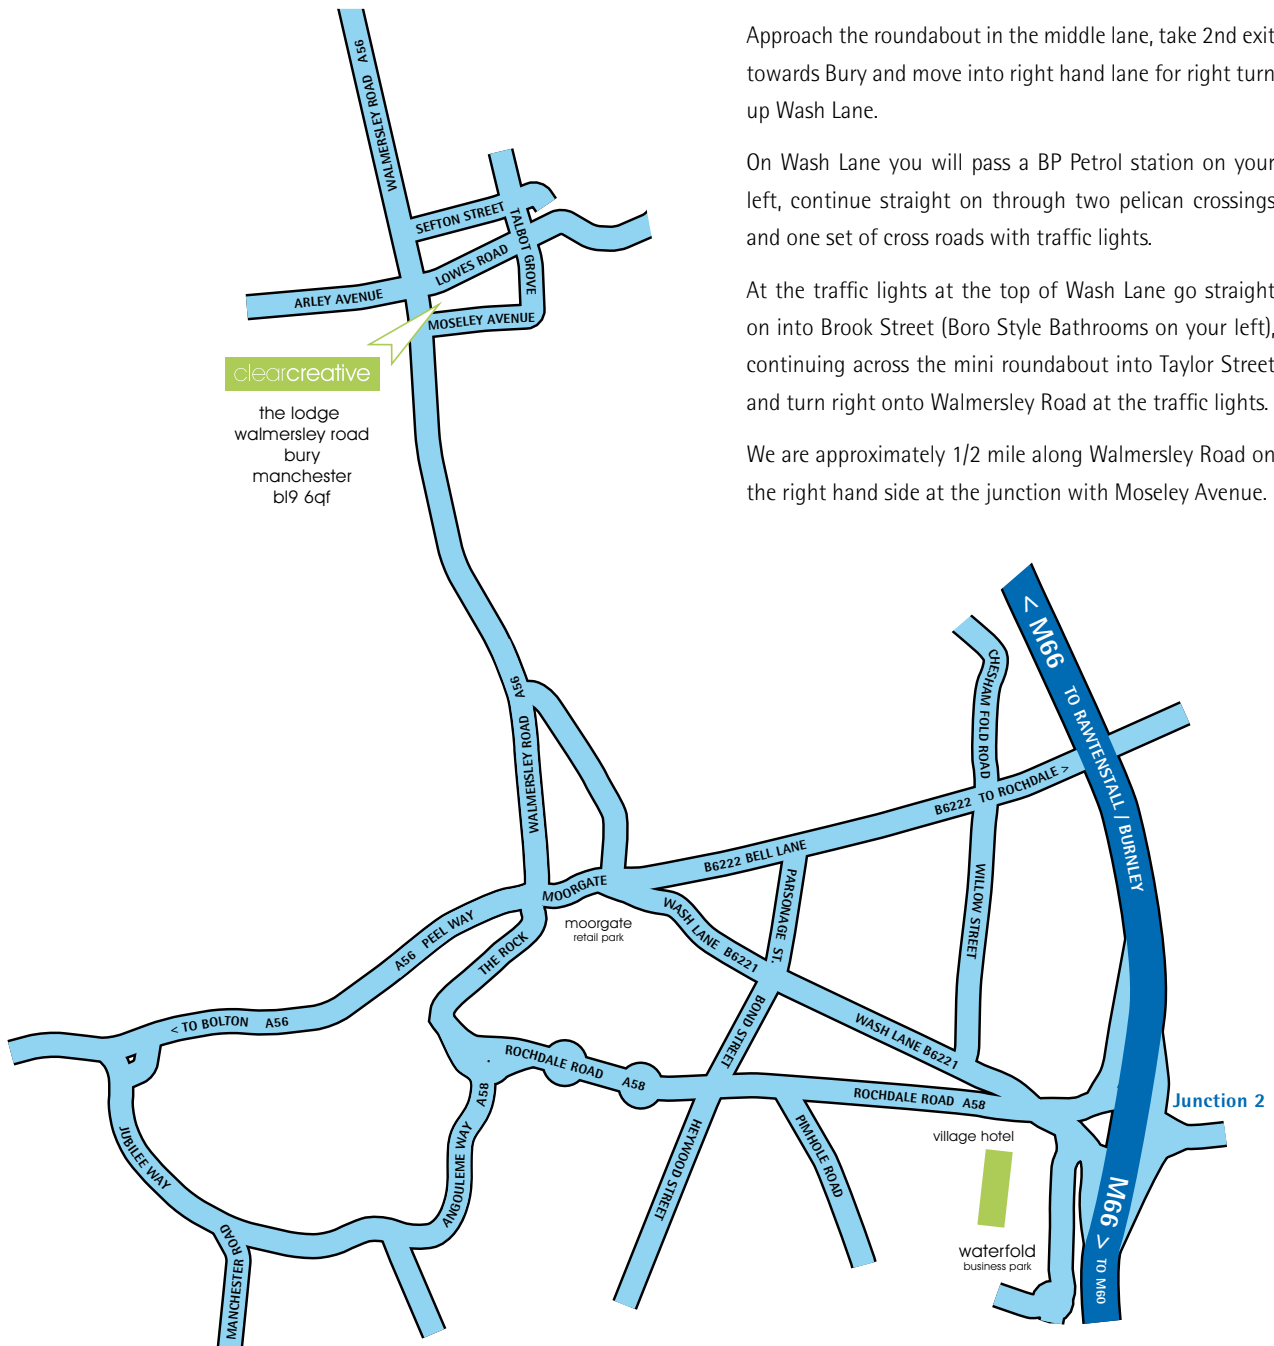

how to find us

From the South - M60.

From M60 J18 towards M66 J2.

Approach the roundabout in the middle lane, take 2nd exit towards Bury and move into right hand lane for right turn up Wash Lane.

On Wash Lane you will pass a BP Petrol station on your left, continue straight on through two pelican crossings and one set of cross roads with traffic lights.

At the traffic lights at the top of Wash Lane go straight on into Brook Street (Boro Style Bathrooms on your left), continuing across the mini roundabout into Taylor Street and turn right onto Walmersley Road at the traffic lights.

We are approximately 1/2 mile along Walmersley Road on the right hand side at the junction with Moseley Avenue.

the lodge | walmersley road | bury | manchester bl9 6qf

t +44 (0)161 762 3456 f +44 (0)161 762 3455

e info@clear-creative.co.uk www.clear-creative.co.uk

vat no. 837 8837 69 company registration no. mnr 30094

designadvertisingmarketingprintwebphotography