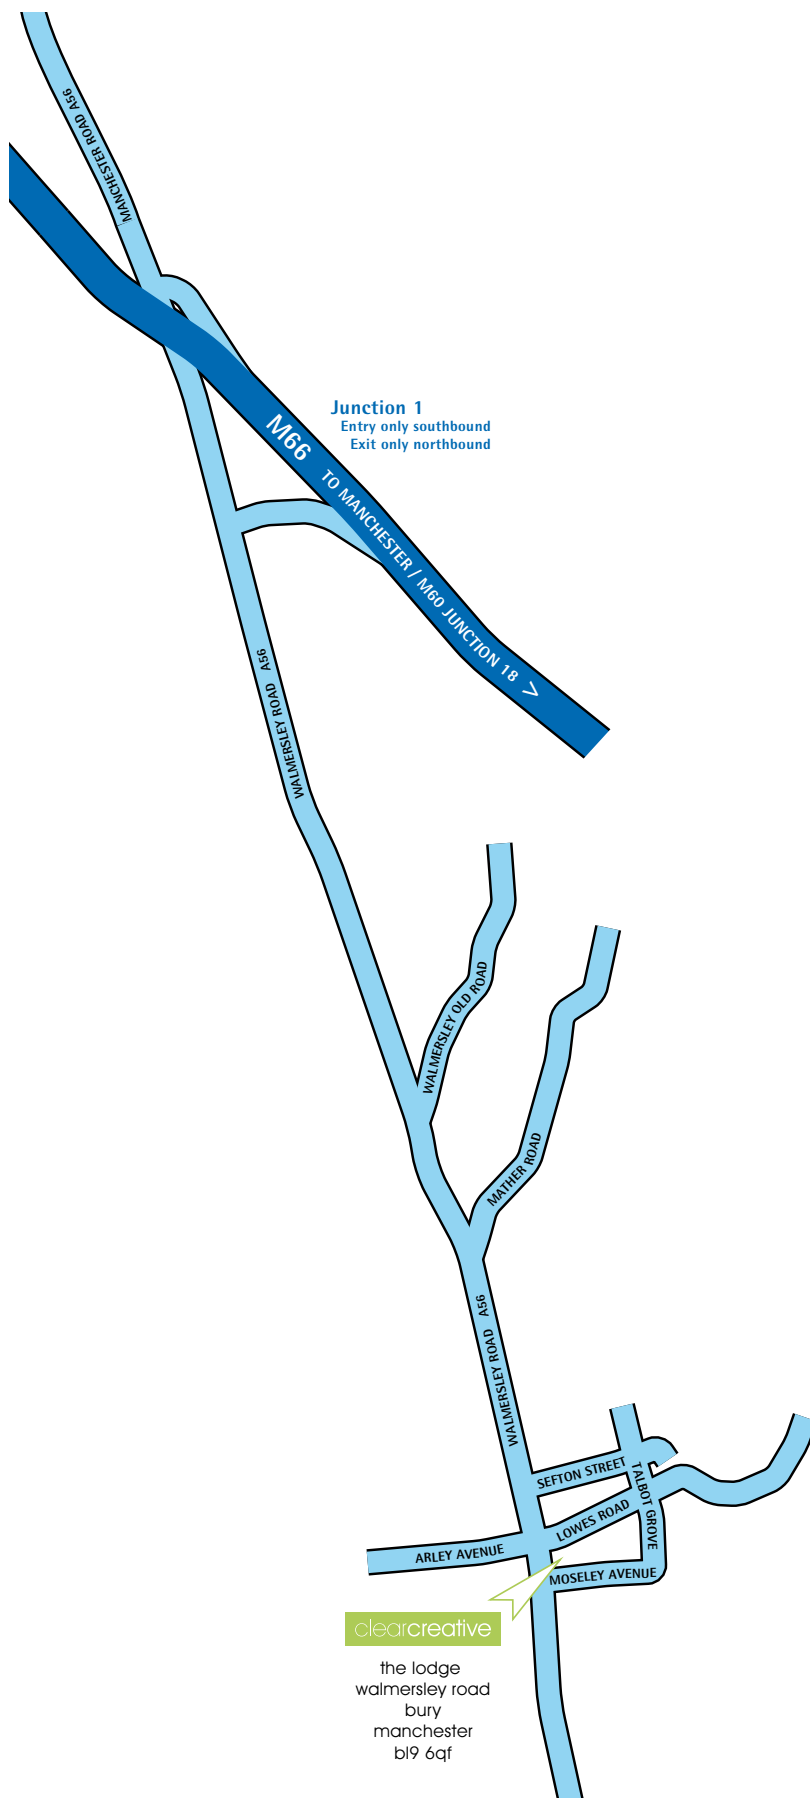

how to find us

From the South - M60.

From M60 J18 towards M66 J2.

Approach the roundabout in the middle lane, take 2nd exit towards Bury and move into right hand lane for right turn up Wash Lane.

On Wash Lane you will pass a BP Petrol station on your left, continue straight on through two pelican crossings and one set of cross roads with traffic lights.

At the traffic lights at the top of Wash Lane go straight on into Brook Street (Boro Style Bathrooms on your left), continuing across the mini roundabout into Taylor Street and turn right onto Walmersley Road at the traffic lights.

At end of slip road turn left into Walmersley Road (A56), through a set of traffic lights and a pedestrian crossing.

We are on the left hand side at the junction with Moseley Avenue, just after the Sundial pub and opposite the Co-operative convenience store.