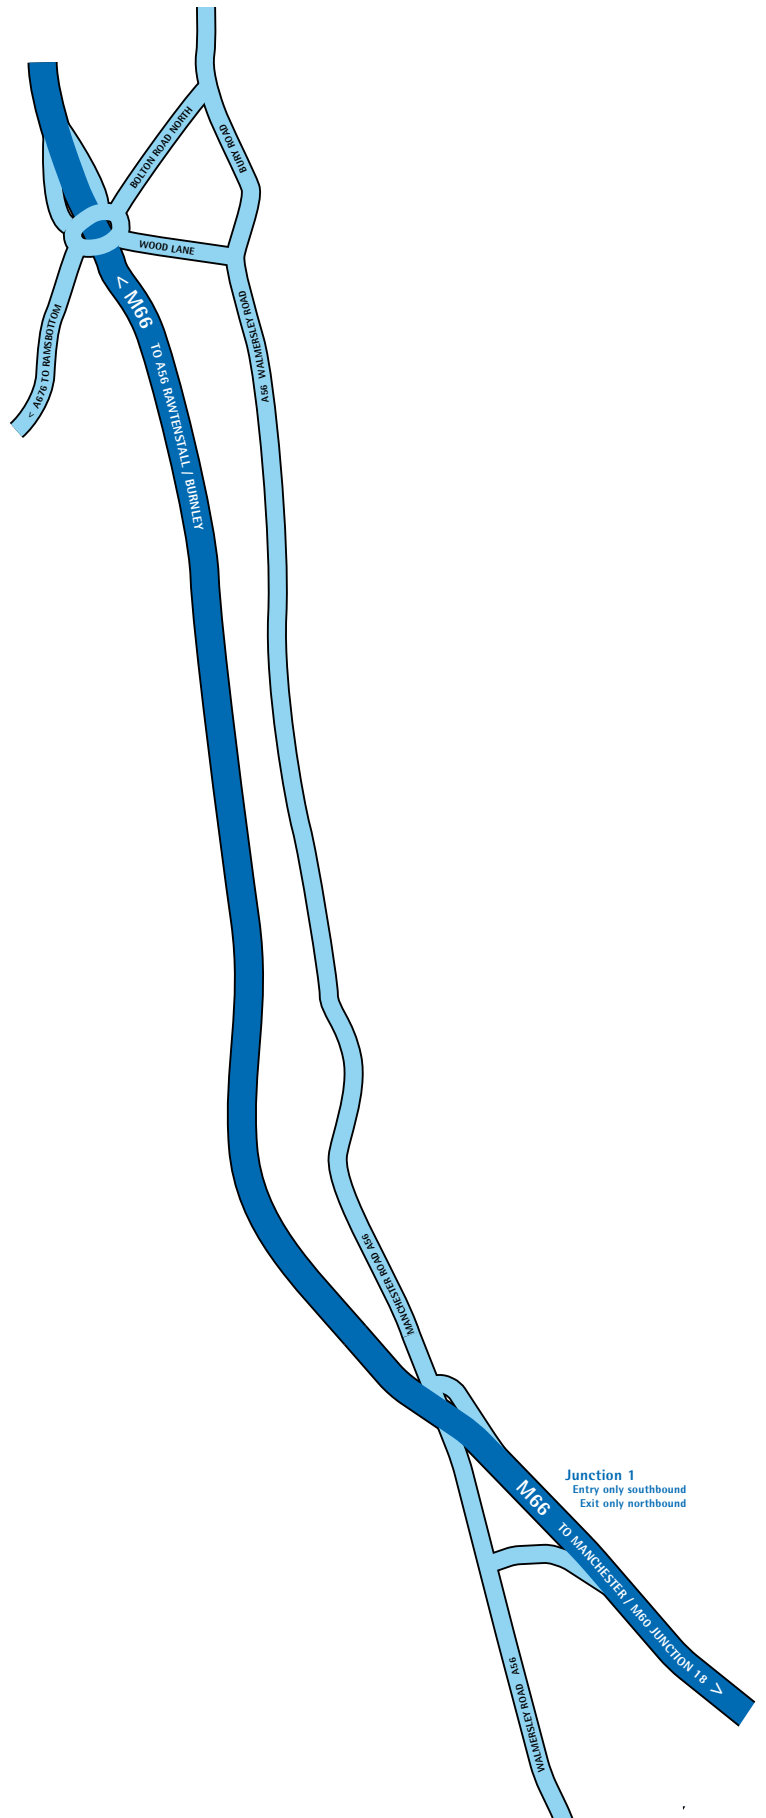

how to find us

From the North - A56/M66.

Exit A56 at start of M66, signposted Bury/Ramsbottom.

Take 2nd exit from roundabout, A56 Bury.

Cross M66, into Walmersley Road (A56), through a set of traffic lights and a pedestrian crossing.

We are on the left hand side at the junction with Moseley Avenue, just after the Sundial pub and opposite the Co-operative convenience store.

the lodge | walmersley road | bury | manchester bl9 6qf

t +44 (0)161 762 3456 f +44 (0)161 762 3455

e info@clear-creative.co.uk www.clear-creative.co.uk

vat no. 837 8837 69 company registration no. mnr 30094

designadvertisingmarketingprintwebphotography